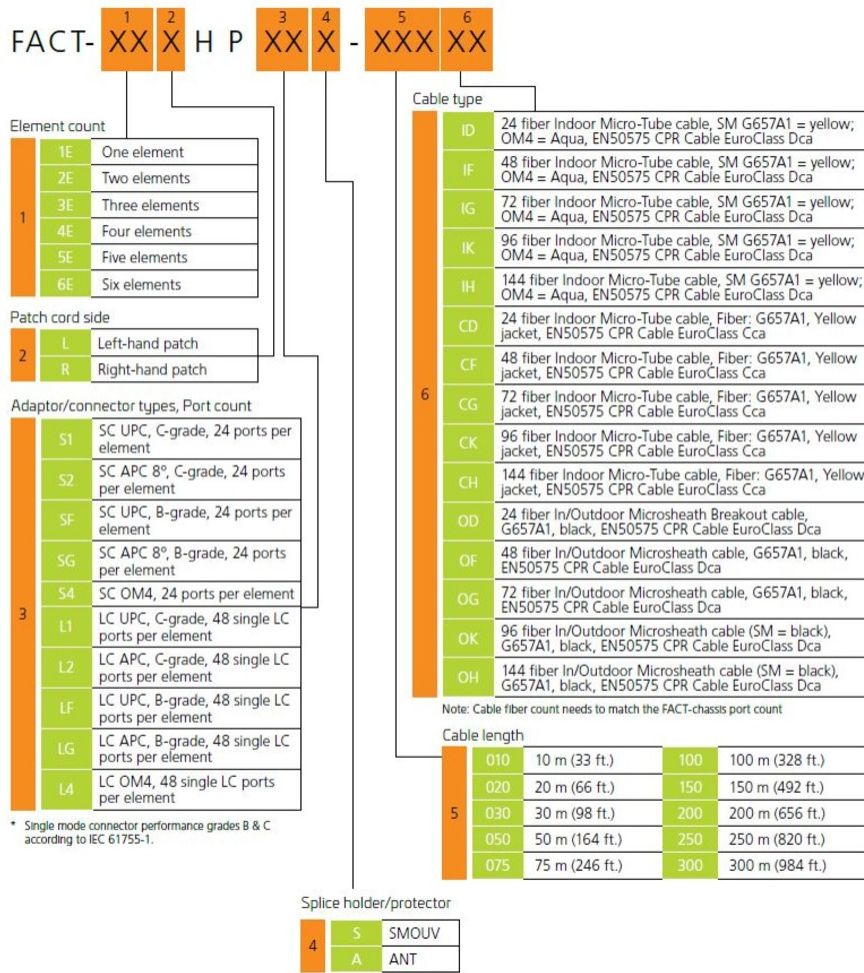

FACT® Fiber Optic Pre-cabled Chassis, gray, 3E high, 144-port, singlemode, loaded with LC/APC adapters and pre-cabled yellow indoor micro-tube cable, 75 meters

- Designed for use with the all-purpose all-front-access FACT frames and FIST-GR3 frames supporting up to 2,688 LC or 1,344 SC connections in a single frame (FACT-IC frame 2880 LC or 1440 SC)
- Reduced installation and maintenance time via the toolless snap-on design supporting both interconnect and cross-connect applications
- Flexible customization enabled by 4 chassis types (patch-only, patch-splice, pre-cabled and splice-only) to support all ODF applications
- High density through the single FACT element height (1E) being 30% less tall compared to the industry standard panel height (1HU)

Product Classification

Regional Availability	EMEA
Portfolio	CommScope®
Product Type	Fiber patch chassis, with indoor cable
Product Brand	FACT®
Product Series	FACT

General Specifications

Functionality	Patching
Application	Compatible with FIST-GR3-style frames
Body Style	Right-hand patch
Cable Stub Type	Indoor, microcable
Color	Gray
Growth Configuration	Fully loaded
Interface, front	LC/APC
Patch Cord Routing	Right sided
Rack Type	EIA 19 in
Rack Units	2.1
Shelf Movement	Sliding
Splicing Type	SMOUV
Total Ports, quantity	144

760254119 | FACT-3ERHPLGS-075CH

Transmission Standards

ETSI EN 300 019-1-3 | IEC 61300-3-30

Dimensions

Height	92.85 mm 3.656 in
Width	524 mm 20.63 in
Depth	283 mm 11.142 in
Cable Length	75 m 246.063 ft

Ordering Tree

Optical Specifications

Fiber Mode	Singlemode
Fiber Type	G.657.A1

760254119 | FACT-3ERHPLGS-075CH

Performance Grade	Superior B grade
Insertion Loss, maximum	0.25 dB
Return Loss, minimum	60 dB

Environmental Specifications