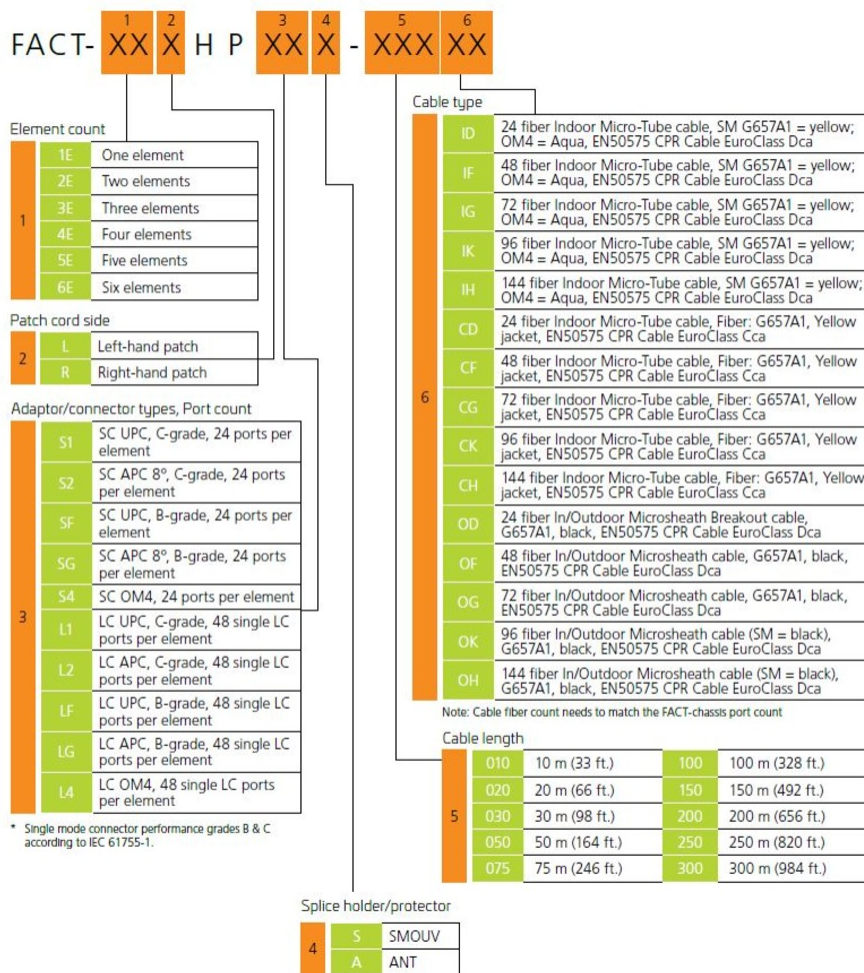

FACT® Fiber Optic Pre-cabled Chassis, gray, 3E high, 144-port, singlemode, loaded with LC/APC adapters and pre-cabled yellow indoor micro-tube cable, 100 meters

- Designed for use with the all-purpose all-front-access FACT frames and FIST-GR3 frames supporting up to 2,688 LC or 1,344 SC connections in a single frame (FACT-IC frame 2880 LC or 1440 SC)
- Reduced installation and maintenance time via the toolless snap-on design supporting both interconnect and cross-connect applications
- Flexible customization enabled by 4 chassis types (patch-only, patch-splice, pre-cabled and splice-only) to support all ODF applications
- High density through the single FACT element height (1E) being 30% less tall compared to the industry standard panel height (1HU)

Product Classification

Regional Availability	EMEA
Portfolio	CommScope®
Product Type	Fiber patch chassis, with indoor cable
Product Brand	FACT®
Product Series	FACT

General Specifications

Functionality	Patching
Application	Compatible with FIST-GR3-style frames
Body Style	Right-hand patch
Cable Stub Type	Indoor, microcable
Color	Gray
Growth Configuration	Fully loaded
Interface, front	LC/APC
Patch Cord Routing	Right sided
Rack Type	EIA 19 in
Rack Units	2.1
Shelf Movement	Sliding
Splicing Type	SMOUV
Total Ports, quantity	144

760254312 | FACT-3ERHPL2S-100CH

Transmission Standards

ETSI EN 300 019-1-3 | IEC 61300-3-30

Dimensions

Height	92.85 mm 3.656 in
Width	524 mm 20.63 in
Depth	283 mm 11.142 in
Cable Length	100 m 328.084 ft

Ordering Tree

Optical Specifications

Fiber Mode	Singlemode
Fiber Type	G.657.A1

760254312 | FACT-3ERHPL2S-100CH

Performance Grade	Standard C grade
Insertion Loss, maximum	0.25 dB
Return Loss, minimum	60 dB

Environmental Specifications