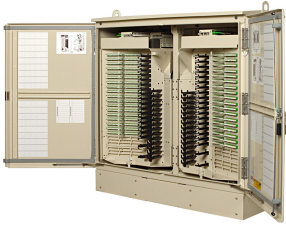

FD3-AJ576J00GGBP4

FDH 3000 Fiber Distribution Large Cabinet, 576F, SC/APC, no splitters, single armored loose tube, 100 ft, 48FF

Product Classification

Regional Availability	North America
Product Type	Fiber distribution hub
Product Series	FDH 3000

General Specifications

Access	Front and rear door
Cable Type	Armored - Single Loose Tube
Color	Putty white
Distribution Cables, quantity	4
Distribution Ports, quantity	576
Fibers per Distribution Cable, quantity	144
Fibers per Feeder Cable, quantity	48
Interface, Input	SC
Interface Feature, Input	APC
Mounting	Pad
Splitter Slots, quantity	48

Dimensions

Height	1,238.25 mm 48.75 in
Width	1,220.47 mm 48.05 in
Depth	497.33 mm 19.58 in
Cable Length	30.48 m 100 ft
Enclosure Size	Large

Material Specifications

Finish	Powder coated
Material Type	Aluminum