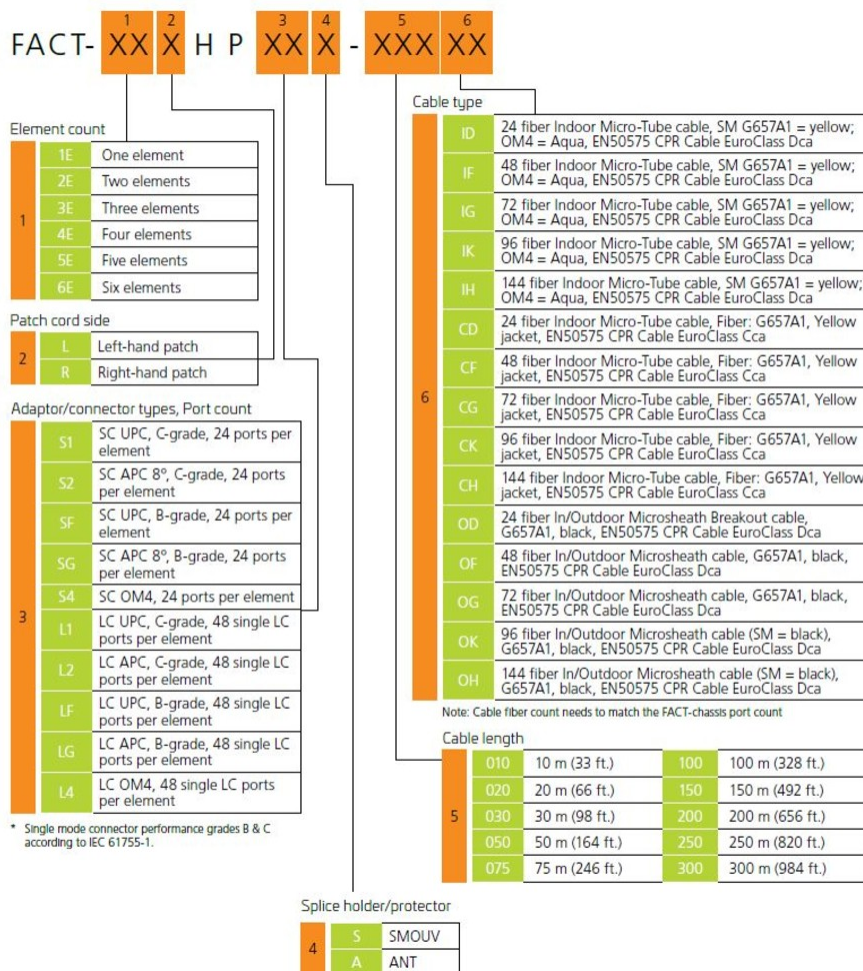

Product Classification

Regional Availability	Asia Australia/New Zealand EMEA Latin America North America
Portfolio	CommScope®
Product Type	Fiber patch chassis, with indoor cable
Product Brand	FACT®
Product Series	FACT

General Specifications

Functionality	Patching
Application	Compatible with FIST-GR3-style frames
Body Style	Right-hand patch
Cable Stub Type	Indoor, microcable
Color	Gray
Growth Configuration	Fully loaded
Interface, front	LC/APC
Interface, rear	Stub tail
Patch Cord Routing	Right sided
Rack Type	EIA 19 in
Rack Units	1.4

760254301 | FACT-2ERHPL2S-075CK

Shelf Movement	Sliding
Splicing Capacity, maximum	96
Splicing Type	SMOUV
Total Ports, quantity	96
Transmission Standards	ETSI EN 300 019-1-3 IEC 61300-3-30

Dimensions

Height	61.9 mm 2.437 in
Width	524 mm 20.63 in
Depth	283 mm 11.142 in
Cable Length	75 m 246.063 ft

Ordering Tree

Optical Specifications

Fiber Mode	Singlemode
Fiber Type	G.657.A1
Performance Grade	Standard C grade
Insertion Loss, maximum	0.25 dB
Return Loss, minimum	60 dB

Environmental Specifications

Operating Temperature	-40 °C to +70 °C (-40 °F to +158 °F)
Storage Temperature	-20 °C to +85 °C (-4 °F to +176 °F)
EN50575 CPR Cable EuroClass Fire Performance	Dca
Flammability Rating	UL 94 V-0