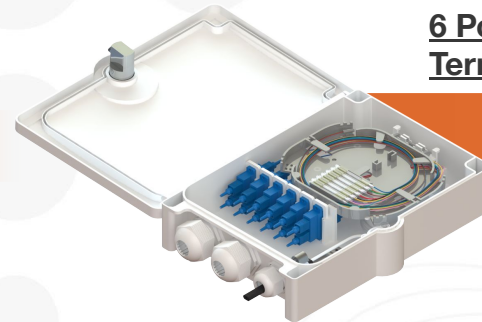

11/11/24

DEMARICATION BOX

**2 Port Fiber Optic Wall
Outlet Terminal Box**

192 Pieces

**2 Port Fiber Network
Interface Device**

510 Pieces

**2 Port Fiber Optic Pro
Terminal Box**

89 Pieces