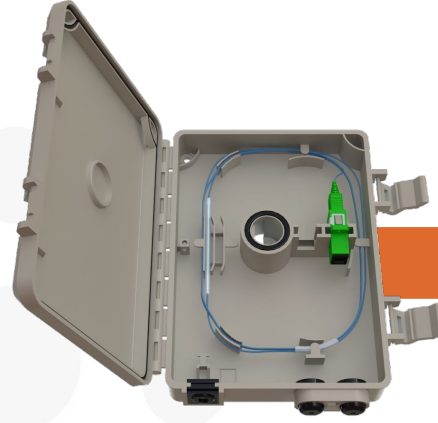

11/11/24

DEMARICATION BOX

**2 Port Fiber Optic Wall
Outlet Terminal Box**

192 Pieces

**2 Port Fiber Network
Interface Device**

510 Pieces

**2 Port Fiber Optic Pro
Terminal Box**

89 Pieces