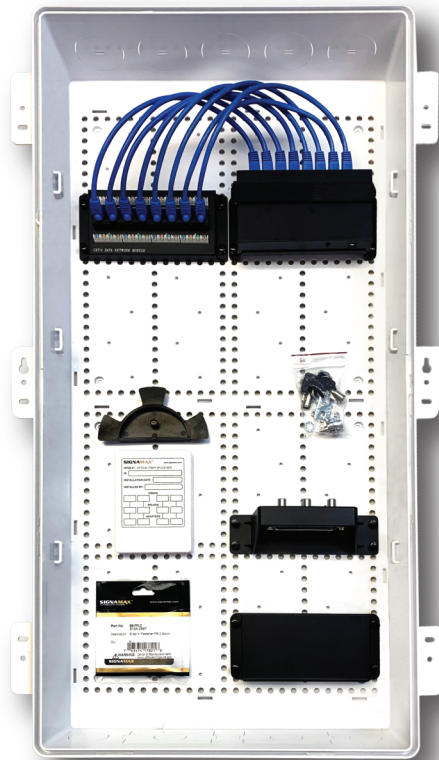

15" Fully Populated

ORDERING INFORMATION

Part No.	Description
ENCLOSURE	
RBP-S15C-FP	Includes all accessories listed below
RBP-S15C	15" Residential Enclosure with vented door
ACCESSORIES	
RBP-LS	Lockset for RBP Residential Enclosures
62KVDM	6-Way 5-2300MHz Vertical Distribution Module
8458JPL-C6C	8-port Category 6 Jack Patch Panel
SC10100	8 Port 10/100/1000 Gigabit Switch
RBP-DMP	Device Mounting Plate
OFSB-01	Optical Fiber Splice Box
AFP003-K34	Fiber Cable Spool
C6-115BU-1FB	Cat6 1ft Patch Cord Blue
99-FR-2	Snap in Fastener FR-2 BK

15" Half Populated

ORDERING INFORMATION

Part No.	Description
ENCLOSURE	
RBP-S15C-HP	Includes all accessories listed below.
RBP-S15C	15" Residential Enclosure with vented door
ACCESSORIES	
62KVDM	6-Way 5-2300MHz Vertical Distribution Module
8458JPL-C6C	8-port Category 6 Jack Patch Panel
SC10100	8 Port 10/100/1000 Gigabit Switch
RBP-DMP	Device Mounting Plate
C6-115BU-1FB	Cat6 1ft Patch Cord Blue
99-FR-2	Snap in Fastener FR-2 BK

30" Fully Populated

ORDERING INFORMATION

Part No.	Description
ENCLOSURE	
RBP-S30C-FP	Includes all accessories listed below
RBP-S30C	30" Residential Enclosure with vented door
ACCESSORIES	
RBP-LS	Lockset for RBP Residential Enclosures
62KVDM	6-Way 5-2300MHz Vertical Distribution Module
8458JPL-C6C	8-port Category 6 Jack Patch Panel
SC10100	8 Port 10/100/1000 Gigabit Switch
RBP-DMP	Device Mounting Plate
OFSB-01	Optical Fiber Splice Box
AFP003-K34	Fiber Cable Spool
C6-115BU-1FB	Cat6 1ft Patch Cord Blue
99-FR-2	Snap in Fastener FR-2 BK

30" Half Populated

ORDERING INFORMATION

Part No.	Description
ENCLOSURE	
RBP-S30C-HP	Includes all accessories listed below.
RBP-S30C	30" Residential Enclosure with vented door
ACCESSORIES	
62KVDM	6-Way 5-2300MHz Vertical Distribution Module
8458JPL-C6C	8-port Category 6 Jack Patch Panel
SC10100	8 Port 10/100/1000 Gigabit Switch
RBP-DMP	Device Mounting Plate
C6-115BU-1FB	Cat6 1ft Patch Cord Blue
99-FR-2	Snap in Fastener FR-2 BK