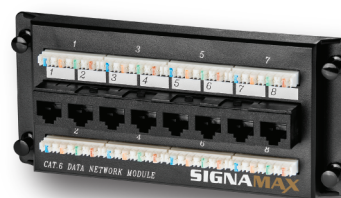

30" Half Populated

ORDERING INFORMATION

Part No.	Description
ENCLOSURE	
RBP-S30C-HP	Includes all accessories listed below.
RBP-S30C	30" Residential Enclosure with vented door
ACCESSORIES	
62KVDM	6-Way 5-2300MHz Vertical Distribution Module
8458JPL-C6C	8-port Category 6 Jack Patch Panel
SC10100	8 Port 10/100/1000 Gigabit Switch
RBP-DMP	Device Mounting Plate
C6-115BU-1FB	Cat6 1ft Patch Cord Blue
99-FR-2	Snap in Fastener FR-2 BK

ORDERING INFORMATION

Part No.	Description
COAXIAL RESIDENTIAL ENCLOSURE MODULES	
62KVDM	6-Way 5-2300MHz Vertical Distribution Module

PATCH PANEL MODULE

– KEY FEATURES –

- ▶ 8 data ports for distributing data signals.
- ▶ Push-pins for easy and quick installation in Signamax Residential Enclosure.
- ▶ Supports Cat6 Performance.
- ▶ Plastic Bracket reduces signal interference.