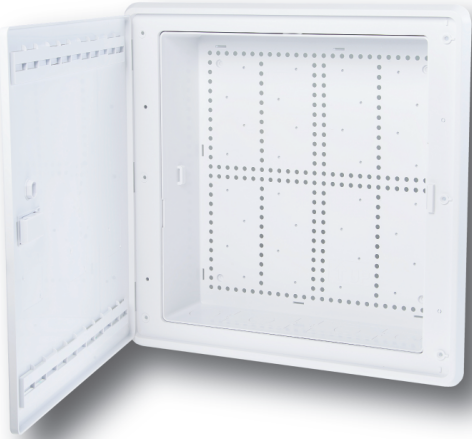

RESIDENTIAL RBP ENCLOSURES

– KEY FEATURES –

- ▶ Versatile design, modular and easily Capable to accommodate various equipment such as wireless connectivity, Cat 6, VOIP, ONTs, gateways, battery backup and SOHO access modules.
- ▶ Can be wall-mounted or installed between studs utilizing builtin mounting ears.
- ▶ Includes multiple knock-outs to accommodate cables and AC power.
- ▶ Easily relocate modules using provided push-pins.
- ▶ Hinged door with lock-set option, door can be relocated on either side of enclosure.
- ▶ Built-in louvres for improved heat dissipation.
- ▶ Unique mounting grid organizes components in a square when mounting to the inside of the enclosure for easy access and management.
- ▶ Constructed with ABS thermoplastic to reduce electrical interference with wireless components.
- ▶ UL 1863 listed.

15" Fully Populated

ORDERING INFORMATION

Part No.	Description
ENCLOSURE	
RBP-S15C-FP	Includes all accessories listed below
RBP-S15C	15" Residential Enclosure with vented door
ACCESSORIES	
RBP-LS	Lockset for RBP Residential Enclosures
62KVDM	6-Way 5-2300MHz Vertical Distribution Module
8458JPL-C6C	8-port Category 6 Jack Patch Panel
SC10100	8 Port 10/100/1000 Gigabit Switch
RBP-DMP	Device Mounting Plate
OFSB-01	Optical Fiber Splice Box
AFP003-K34	Fiber Cable Spool
C6-115BU-1FB	Cat6 1ft Patch Cord Blue
99-FR-2	Snap in Fastener FR-2 BK

15" Half Populated

ORDERING INFORMATION

Part No.	Description
ENCLOSURE	
RBP-S15C-HP	Includes all accessories listed below.
RBP-S15C	15" Residential Enclosure with vented door
ACCESSORIES	
62KVDM	6-Way 5-2300MHz Vertical Distribution Module
8458JPL-C6C	8-port Category 6 Jack Patch Panel
SC10100	8 Port 10/100/1000 Gigabit Switch
RBP-DMP	Device Mounting Plate
C6-115BU-1FB	Cat6 1ft Patch Cord Blue
99-FR-2	Snap in Fastener FR-2 BK