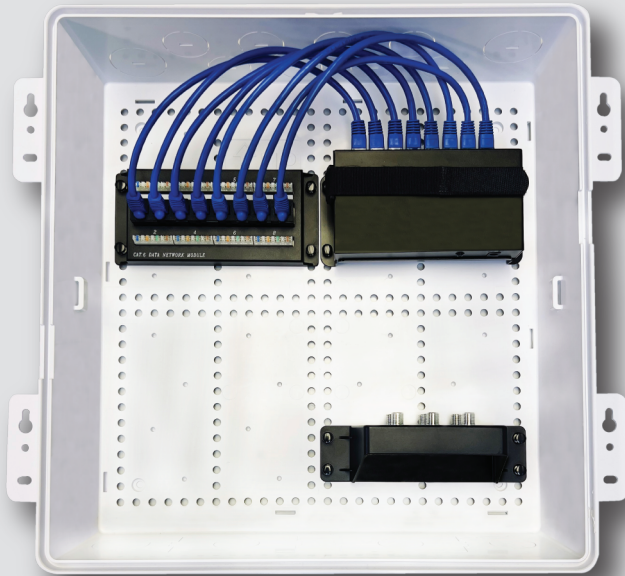

RESIDENTIAL RBP ENCLOSURES

– KEY FEATURES –

- ▶ Versatile design, modular and easily Capable to accommodate various equipment such as wireless connectivity, Cat 6, VOIP, ONTs, gateways, battery backup and SOHO access modules.
- ▶ Can be wall-mounted or installed between studs utilizing builtin mounting ears.
- ▶ Includes multiple knock-outs to accommodate cables and AC power.
- ▶ Easily relocate modules using provided push-pins.
- ▶ Hinged door with lock-set option, door can be relocated on either side of enclosure.
- ▶ Built-in louvres for improved heat dissipation.
- ▶ Unique mounting grid organizes components in a square when mounting to the inside of the enclosure for easy access and management.
- ▶ Constructed with ABS thermoplastic to reduce electrical interference with wireless components.
- ▶ UL 1863 listed.

15" Fully Populated

ORDERING INFORMATION

Part No.	Description
ENCLOSURE	
RBP-S15C-FP	Includes all accessories listed below
RBP-S15C	15" Residential Enclosure with vented door
ACCESSORIES	
RBP-LS	Lockset for RBP Residential Enclosures
62KVDM	6-Way 5-2300MHz Vertical Distribution Module
8458JPL-C6C	8-port Category 6 Jack Patch Panel
SC10100	8 Port 10/100/1000 Gigabit Switch
RBP-DMP	Device Mounting Plate
OFSB-01	Optical Fiber Splice Box
AFP003-K34	Fiber Cable Spool
C6-115BU-1FB	Cat6 1ft Patch Cord Blue
99-FR-2	Snap in Fastener FR-2 BK

15" Half Populated

ORDERING INFORMATION

Part No.	Description
ENCLOSURE	
RBP-S15C-HP	Includes all accessories listed below.
RBP-S15C	15" Residential Enclosure with vented door
ACCESSORIES	
62KVDM	6-Way 5-2300MHz Vertical Distribution Module
8458JPL-C6C	8-port Category 6 Jack Patch Panel
SC10100	8 Port 10/100/1000 Gigabit Switch
RBP-DMP	Device Mounting Plate
C6-115BU-1FB	Cat6 1ft Patch Cord Blue
99-FR-2	Snap in Fastener FR-2 BK