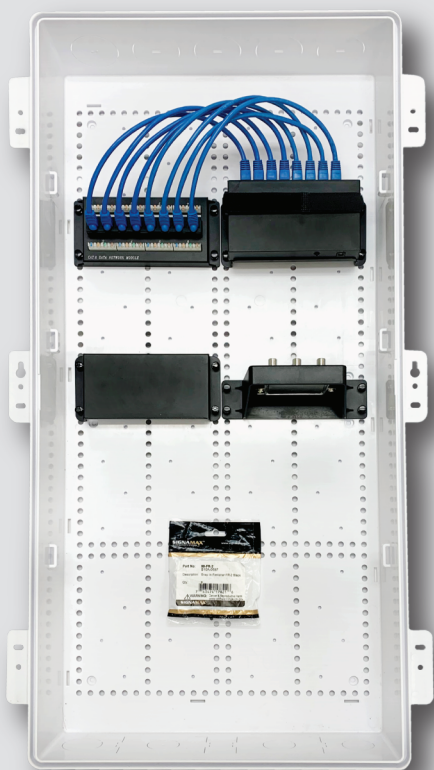

15" Fully Populated

ORDERING INFORMATION

Part No.	Description
ENCLOSURE	
RBP-S15C-FP	Includes all accessories listed below
RBP-S15C	15" Residential Enclosure with vented door
ACCESSORIES	
RBP-LS	Lockset for RBP Residential Enclosures
62KVDM	6-Way 5-2300MHz Vertical Distribution Module
8458JPL-C6C	8-port Category 6 Jack Patch Panel
SC10100	8 Port 10/100/1000 Gigabit Switch
RBP-DMP	Device Mounting Plate
OFSB-01	Optical Fiber Splice Box
AFP003-K34	Fiber Cable Spool
C6-115BU-1FB	Cat6 1ft Patch Cord Blue
99-FR-2	Snap in Fastener FR-2 BK

15" Half Populated

ORDERING INFORMATION

Part No.	Description
ENCLOSURE	
RBP-S15C-HP	Includes all accessories listed below.
RBP-S15C	15" Residential Enclosure with vented door
ACCESSORIES	
62KVDM	6-Way 5-2300MHz Vertical Distribution Module
8458JPL-C6C	8-port Category 6 Jack Patch Panel
SC10100	8 Port 10/100/1000 Gigabit Switch
RBP-DMP	Device Mounting Plate
C6-115BU-1FB	Cat6 1ft Patch Cord Blue
99-FR-2	Snap in Fastener FR-2 BK

30" Fully Populated

ORDERING INFORMATION

Part No.	Description
ENCLOSURE	
RBP-S30C-FP	Includes all accessories listed below
RBP-S30C	30" Residential Enclosure with vented door
ACCESSORIES	
RBP-LS	Lockset for RBP Residential Enclosures
62KVDM	6-Way 5-2300MHz Vertical Distribution Module
8458JPL-C6C	8-port Category 6 Jack Patch Panel
SC10100	8 Port 10/100/1000 Gigabit Switch
RBP-DMP	Device Mounting Plate
OFSB-01	Optical Fiber Splice Box
AFP003-K34	Fiber Cable Spool
C6-115BU-1FB	Cat6 1ft Patch Cord Blue
99-FR-2	Snap in Fastener FR-2 BK

30" Half Populated

ORDERING INFORMATION

Part No.	Description
ENCLOSURE	
RBP-S30C-HP	Includes all accessories listed below.
RBP-S30C	30" Residential Enclosure with vented door
ACCESSORIES	
62KVDM	6-Way 5-2300MHz Vertical Distribution Module
8458JPL-C6C	8-port Category 6 Jack Patch Panel
SC10100	8 Port 10/100/1000 Gigabit Switch
RBP-DMP	Device Mounting Plate
C6-115BU-1FB	Cat6 1ft Patch Cord Blue
99-FR-2	Snap in Fastener FR-2 BK