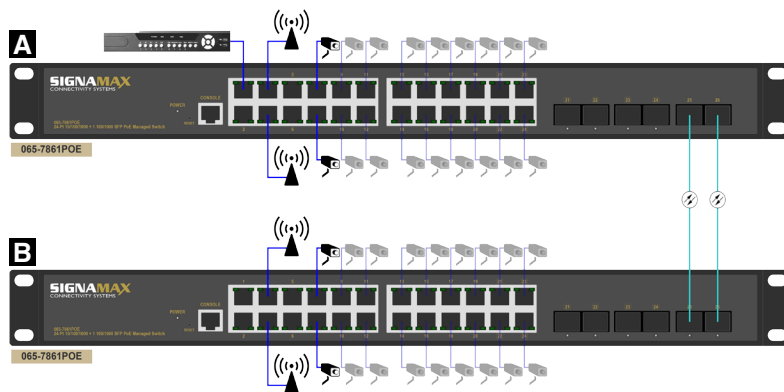

APPLICATION REFERENCE

A SINGLE POINT OF FAILURE (SPOF) ~

A SOLITARY COMPONENT MALFUNCTION THAT CAN TERMINATE AN ENTIRE NETWORK'S ABILITY TO PERFORM.

In a security network or an IT system in which one component's failure to perform as promised can cause the unavailability of critical applications and lead to a disruption of the business operations an Ethernet PoE/ PoE+ switch can provide the solution.

The Signamax 24 Port 10/100/1000 Managed PoE+ Switches offer the ability to provide power to a multitude of devices while also transmitting the data received from IP equipment such as cameras to a Network Video Recorder (NVR). Since many installations have only one NVR supporting the array of IP cameras used for surveillance (and, possibly production control), multiple switches used to support PoE-powered IP cameras need redundant paths to the NVR to ensure that there is no SPOF that would compromise the surveillance system. Now the system has a surveillance camera redundancy.

SURVEILLANCE CAMERA REDUNDANCY

This illustration showcases a six-story building with an installation of surveillance cameras and wireless access points supported by two PoE+ switches connected by redundant multimode fiber.

Switch A is installed on the fifth floor and covers floors 4, 5, and 6, where as switch B is installed on the second floor provides coverage for floors 1, 2, and 3. The NVR connected to the PoE+ switch on the 5th floor receives all video feeds from cameras connected to both switches. Thus ensuring no SPOF.