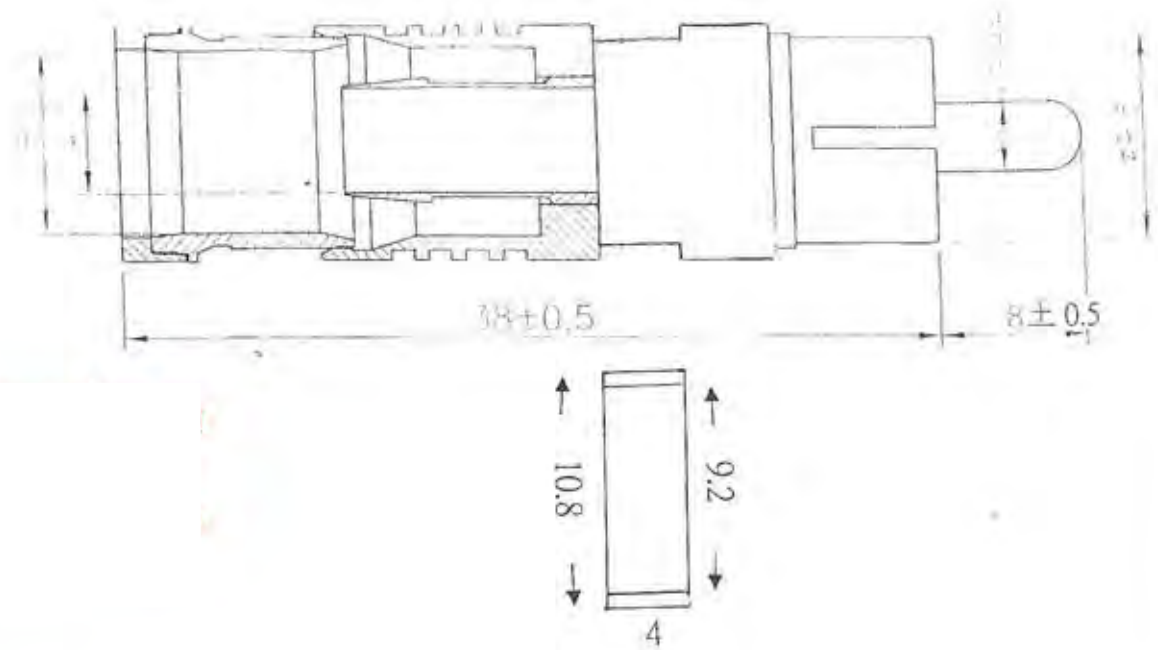

Structured Cable Products

Quality Installations Deserve Quality Products

PART NO.	A	B	
HRM11-710A2BU01	Ø 4.9	Ø 8.5	*
HRM11-710A1BK01	Ø 4.9	Ø 8.1	**
HRM11-710B1RD01	Ø 3.9	Ø 7.1	***

mm

Part name	Material	Finish
Center contact	Brass	Nickel
Shell	Brass	Nickel
Body	Brass	Nickel
Inner sleeve	Brass	Nickel
Insulator	PE/POM	White
locking sleeve	POM	* Blue ** Black *** Red
Metal Ring	Brass	Nickel
Color Band	Silicon	Black, Red, Blue, White, Green, Yellow

SCP Part Nos: 922-6Q, 921-6, 920-59			
		Checked by: Andrew	
		RCA Plug, Compression Design	
		HRM11-710 Series	Patent Mark
			RM11-710.dwg
Rohs		Rev Date: 07/02/2013	1