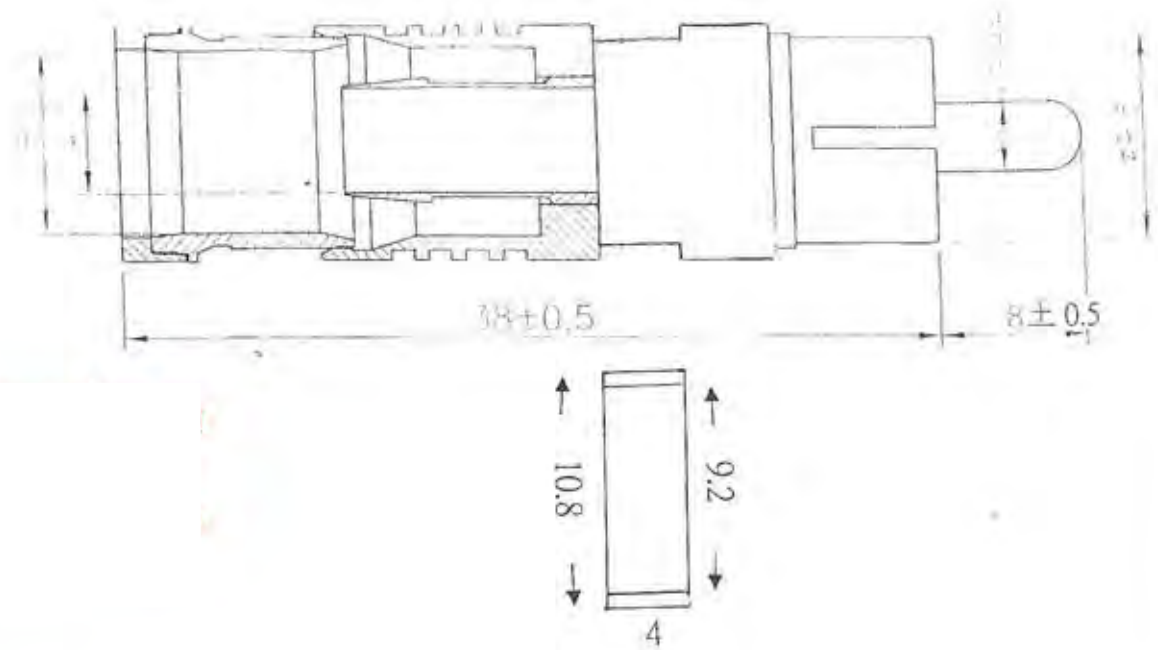

Structured Cable Products

Quality Installations Deserve Quality Products

PART NO.	A	B	
HRM11-710A2BU01	Ø 4.9	Ø 8.5	*
HRM11-710A1BK01	Ø 4.9	Ø 8.1	**
HRM11-710B1RD01	Ø 3.9	Ø 7.1	***

mm

Part name	Material	Finish
Center contact	Brass	Nickel
Shell	Brass	Nickel
Body	Brass	Nickel
Inner sleeve	Brass	Nickel
Insulator	PE/POM	White
locking sleeve	POM	* Blue ** Black *** Red
Metal Ring	Brass	Nickel
Color Band	Silicon	Black, Red, Blue, White, Green, Yellow

SCP Part Nos: 922-6Q, 921-6, 920-59

		Checked by: Andrew	
		RCA Plug, Compression Design	
		HRM11-710 Series	Patent Mark
			RM11-710.dwg
Rohs		Rev Date: 07/02/2013	1